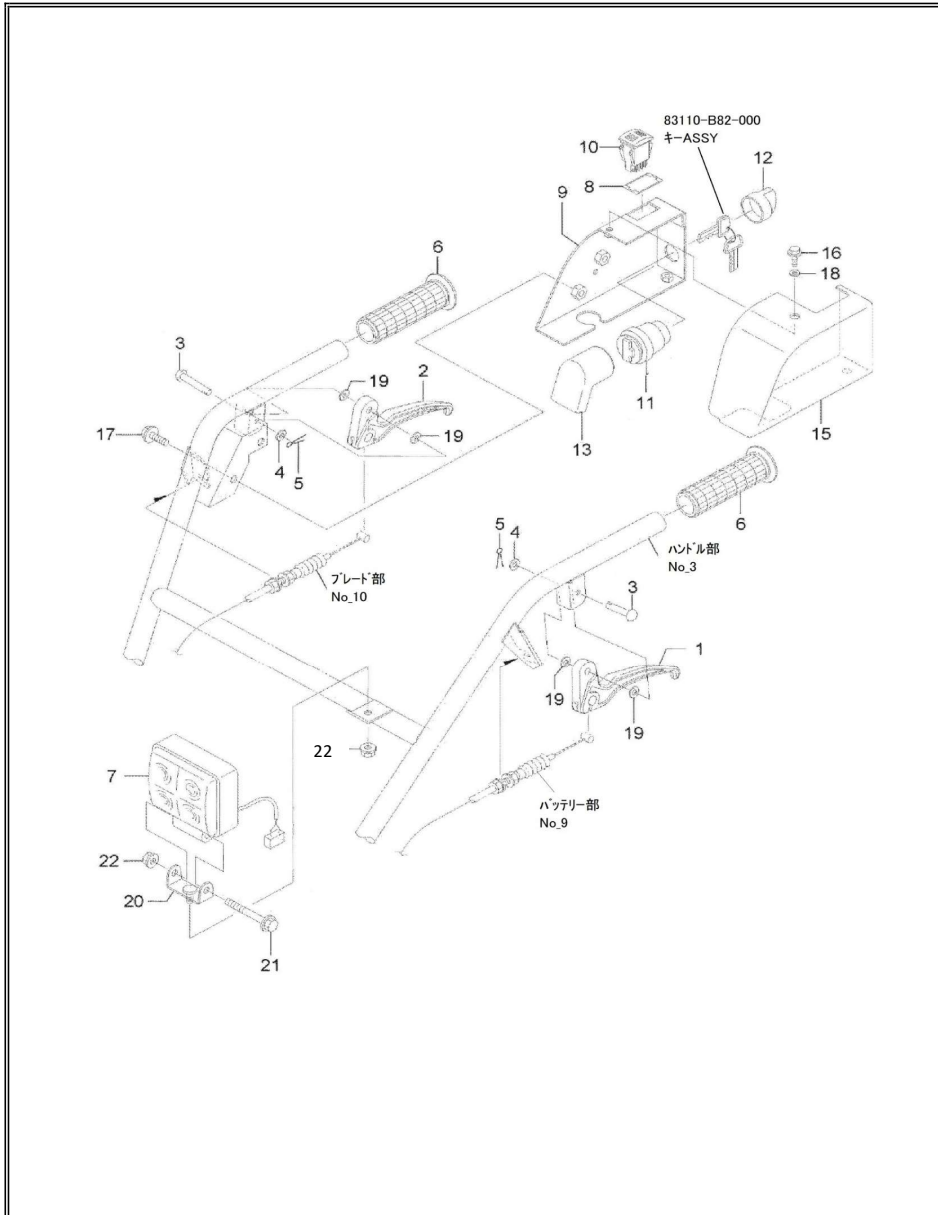

No.	Parts Number	Parts Name	Quantity	Recommend Rank	Remark
1	41200-B89-804	BASE COMP, BATTERY	1		
2	82200-B89-001	HOLDER, BATTERY LEV-0705	1		
3	84100-B89-002	DRIVER, MOTOR	1		
4	68400-B89-801	BRACKET COMP, ECU	1		
5	68300-B89-801	BRACKET COMP, SENSOR	1		
6	83100-B89-001	SENSOR, ANGLE RPA211	1	C	
7	68500-B89-801	ROD COMP, SENSOR	1		
8	83100-B10-000	SWITCH, CHUTE	1	C	
9	77100-B89-001	CABLE, THROTTLE	1	A	
10	82901-B89-000	BUSH, 061220	1		
11	94002-08410	NUT, FLANGE 8	6		
12	93100-0802517	BOLT, FLANGE 8×25	2		
13	91233-064010	NUT, SPECIAL 6	1		
15	93100-0601617	BOLT, FLANGE 6×16	6		
16	93500-0401614	SCREW, 4×16	2		
17	94111-04012	WASHER, SPG 4	2		
18	94101-04010	WASHER, PLAIN 4	2		
19	94002-04410	NUT, FLANGE 4	2		
20	68200-B89-801	COVER COMP, BASE	1		
21	68100-B89-000	BOX, UPPER	1		
22	42901-B72-000	MAGNET, C-931	1		
23	94002-06410	NUT, FLANGE 6	3		
24	91358-4071216	BUSH, RUBBER SG-9A	1		
25	93400-0601614	BOLT, SPECIAL 6×16	2		
26	68902-B89-000	SPACER, SWITCH	2		
27	94101-03010	WASHER, PLAIN 3	4		
28	94111-03012	WASHER, SPG 3	2		
29	94001-03412	NUT,3	2		
30	93500-0302514	SCREW, 3×25	2		
31	91605-G01-001	SPRING, COIL 10×45	1		
32	68910-G21-000	BUMPER, RB-512	2		
33	76901-B89-000	ROD, TENSION	1		
34	94101-06010	WASHER, PLAIN 6	3		
35	94111-06012	WASHER, SPG 6	1		
36	94002-06410	NUT, FLANGE 6	2		
37	68903-B89-001	COLLER, 6×4.5	2		
38	68901-B89-800	STAY	1		